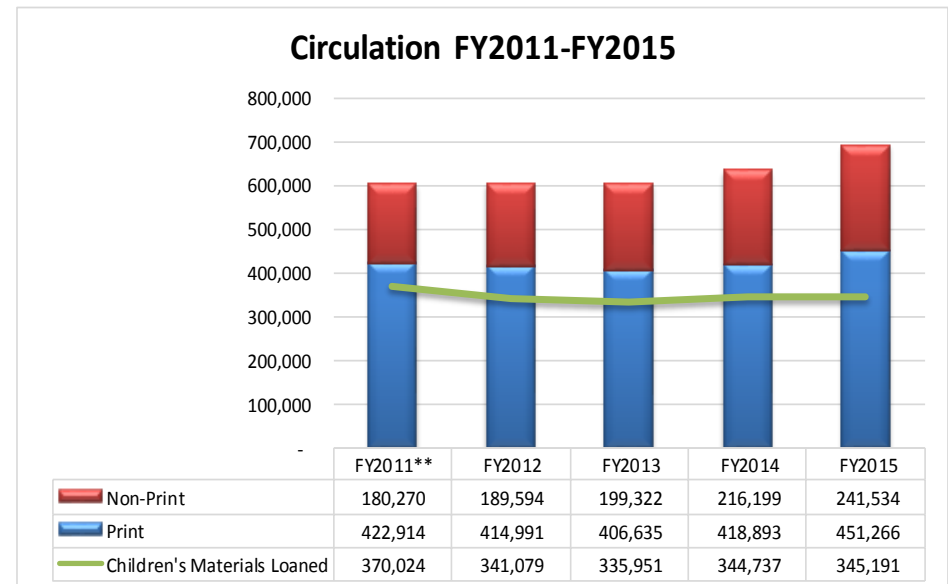

PLAINFIELD PUBLIC LIBRARY DISTRICT

*Non-Print collection size varies due to changes in the Library's participation in shared collections.

**Check out period increased from 2 weeks to 3 weeks on 1/1/2011.