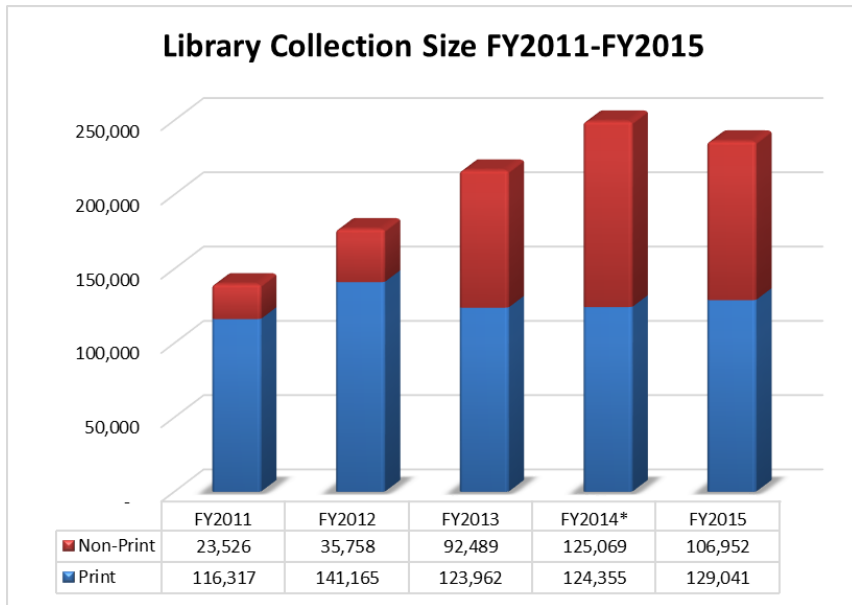

PLAINFIELD PUBLIC LIBRARY DISTRICT

*Non-Print collection size varies due to changes in the Library's participation in shared collections.

**Check out period increased from 2 weeks to 3 weeks on 1/1/2011.